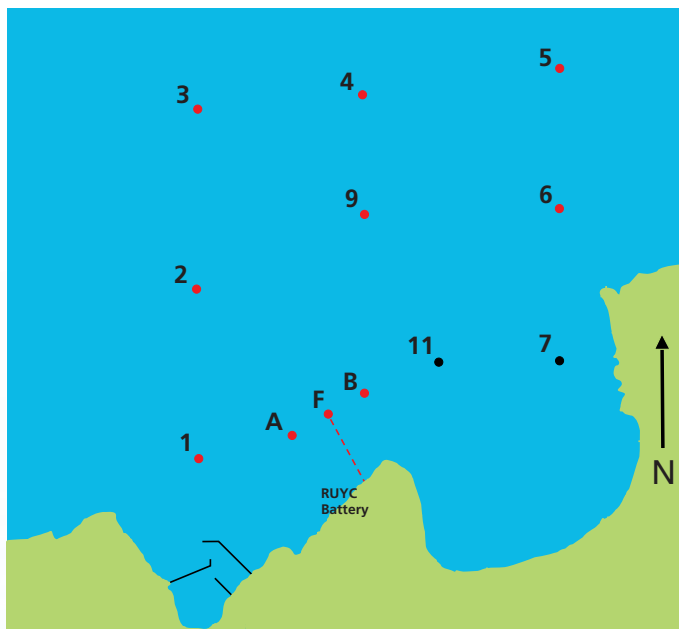

RACING MARKS 2016

NOT TO BE USED FOR NAVIGATION

	Class Flags	Thursdays
Warning Signal		19:00
Preparatory Signal		19:03
IRC	1	19:06
Sigma 33	2	
CYCA Whitesail	3	19:09
N.I. Restricted Keelboat	4	19:12
Laser Standard and Radial	5	19:15
Laser 4.7 and Topper	J	
Bay and Waverley	T	
RS Elite	E	19:18
Large Dinghy (PY of less than 1200)	R	
Multihull	F	19:21